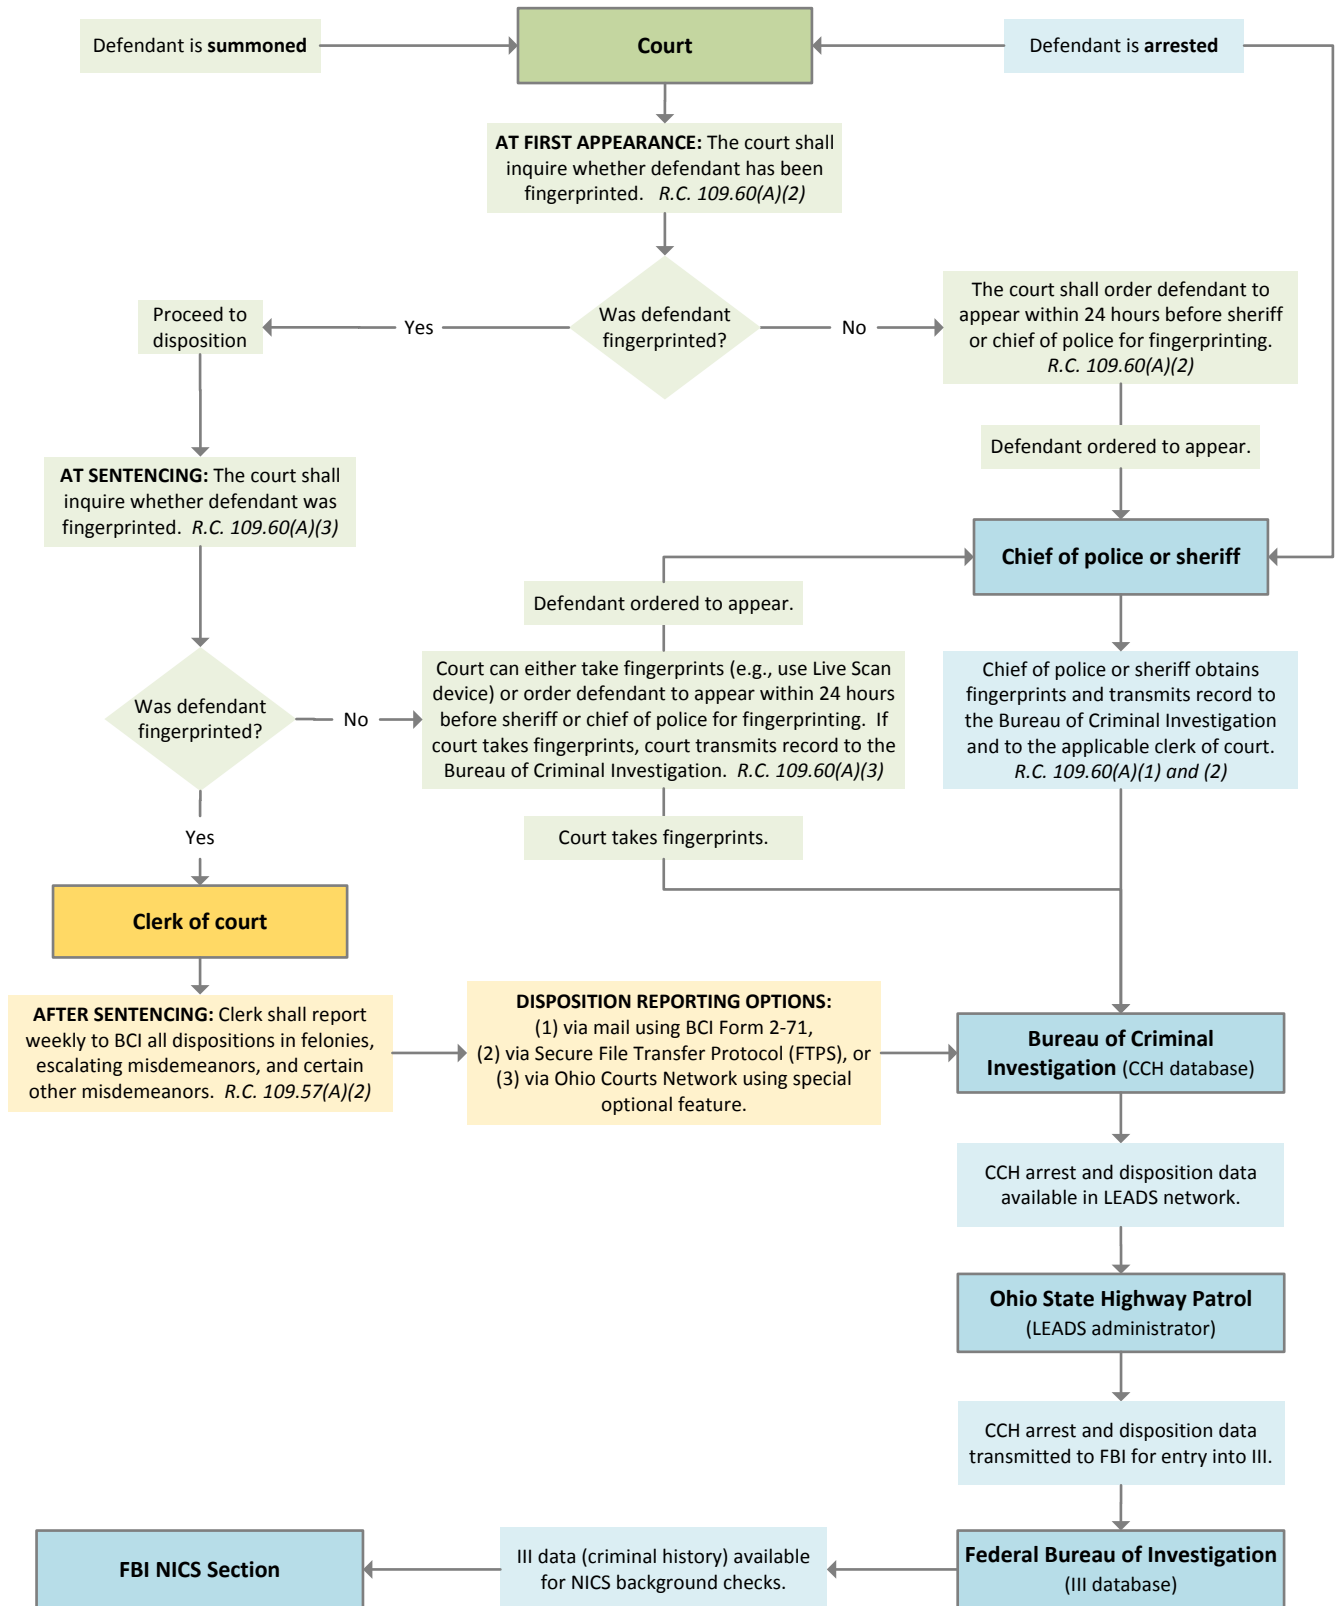

**NICS Disqualifiers - Criminal History Reporting (Adult)**  
Overall Process and Information Flow

**Abbreviations:**

- BCI – Bureau of Criminal Investigation
- CCH – Computerized Criminal History
- LEADS – Law Enforcement Automated Data System
- III – Interstate Identification Index
- NICS – National Instant Criminal Background Check System